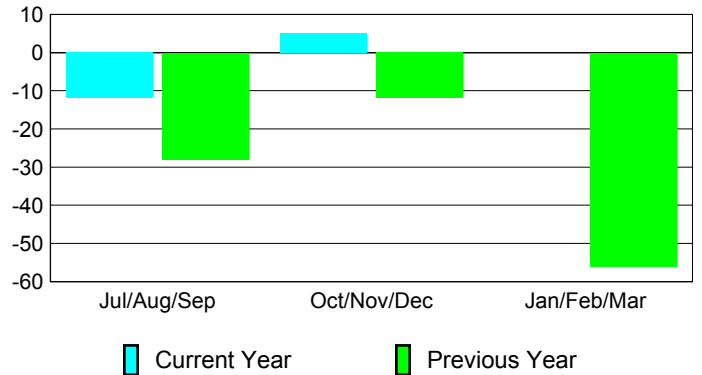

Club Results 2012-2013

Goal, New, Dropped, Gain/Loss

Comparison of Club Gain/Loss

Current Year Compared to the Previous Year

YTD Status Quo Clubs 2012-2013

Status Quo Clubs Compared to Status Quo Members

MEMBERSHIP

Membership Results
2012-2013

Membership
2011-2012

Month	Net Memb Goal	Actual New Memb	Actual Dropped Memb	Gain/Loss of Memb	Gain/Loss of Memb
Jul/Aug/Sep		41	-53	-12	-28
Oct/Nov/Dec		34	-29	5	-12
Jan/Feb/Mar					-56
Totals		75	-82	-7	-96

Membership Results 2012-2013

Goal, New, Dropped, Gain/Loss

Comparison of Membership Gain/Loss

Current Year Compared to the Previous Year

Gender Comparison 2012-2013

Jul/Aug/Sep

Oct/Nov/Dec

Jan/Feb/Mar